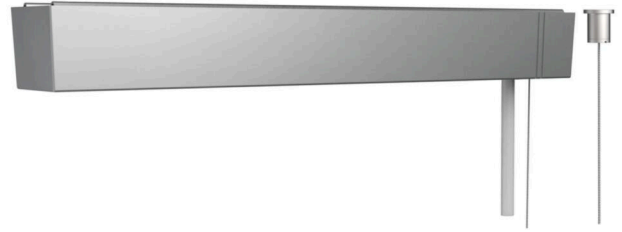

Rectangular canopy L=317mm sg, metal ceiling cylinder, 2 wires D=1.2 L=1900; Housing colour silver grey/white aluminium RAL 9006; Anschlussleitung 5x0,75. Light Control: netlife flex10L; Regiolux Classification: netlife flex; Control signal: DALI, Radio; Number of control gear (max): 5; Communication: Bluetooth; App name: Casambi, 4remote BT; System compatibility: flex10; flex10X; flex10L; flex37; flex39; Note: compatible with Casambi; Application: Office, Meeting rooms, Secondary rooms, Retail, Corridors, Garages, Classrooms, Sports facilities; Function: Motion detection*, Corridor function*, Guided Light*, HCL (only with DT8 luminaires), presence detection*, Daylight control, Tunable white (only with DT8 luminaires), Manual dimming, *only by auxiliary devices. Suspension set with integrated receiver Operation and configuration via the Casambi app.

CHARACTERISTICS

Order number	91101025135
EAN number	4020863377732
Commodity code	94059900
Certification mark	Indoor, CE

ELECTRICAL ENGINEERING

Wiring	5x0.75mm²

MECHANICS

Housing colour	silver grey/white aluminium RAL 9006
Dimensions (LxWxDxH)	317mm x 44.5mm x 39mm
Weight (net)	0.58kg
Type of installation	Pendant individual mounting, Pendant light strip mounting

Dimensions

L	317 mm	Length
B	44.5 mm	Width
H	39 mm	Height

DEEP-LINK

<https://www.regiolux.de/en/article/91101025135>